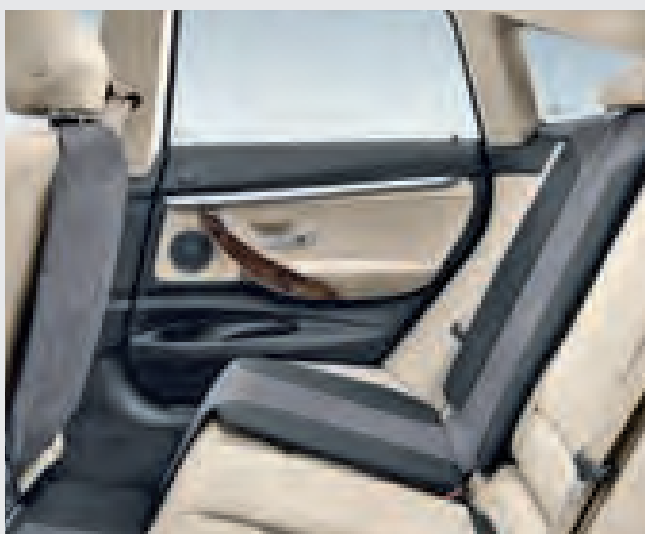

Child Seat Underlay and Backrest Cover. Foam padding made of high-quality, robust polyester fabric to protect the seat from soiling and pressure marks. Wipe with a damp cloth to clean. Including backrest cover. Quick and stable attachment.