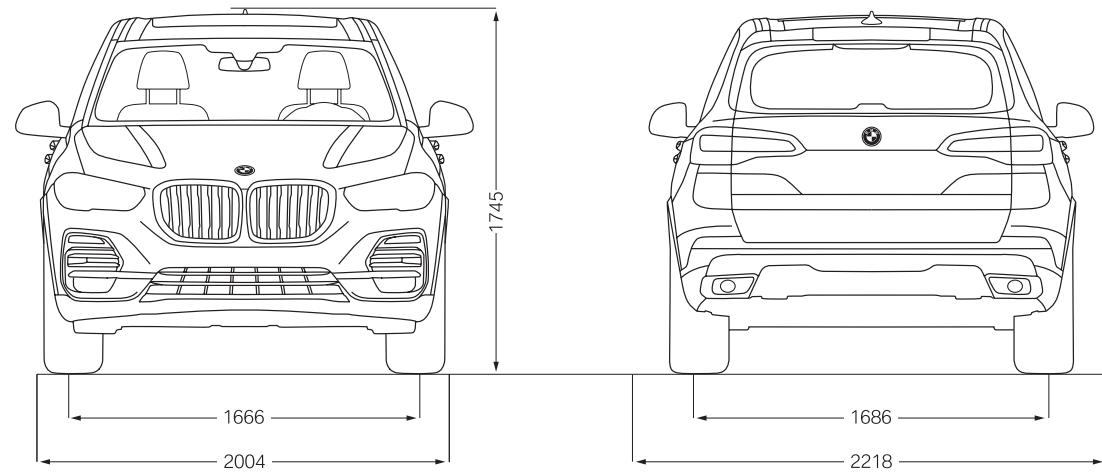

DIMENSIONS.