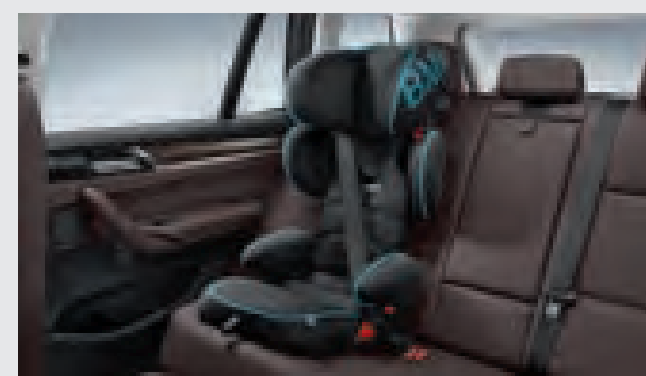

BMW Junior Seat Group 2/3. The BMW Junior Seat Group 2/3 can be adjusted as the child grows and offers maximum safety and comfort for children aged approx. 3 to 12 years (approx. 15–36 kg).