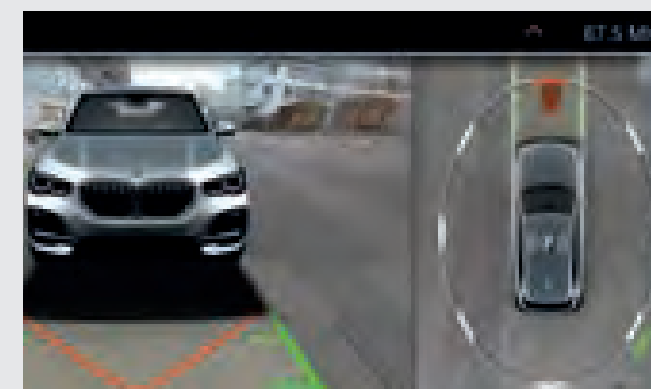

The **Parking Assistant with Surround View Camera** can handle the most difficult parking spots with ease. You can go in and out of parking spots with precision due to the system control the steering while you still have control of the accelerator, gears, and brakes.