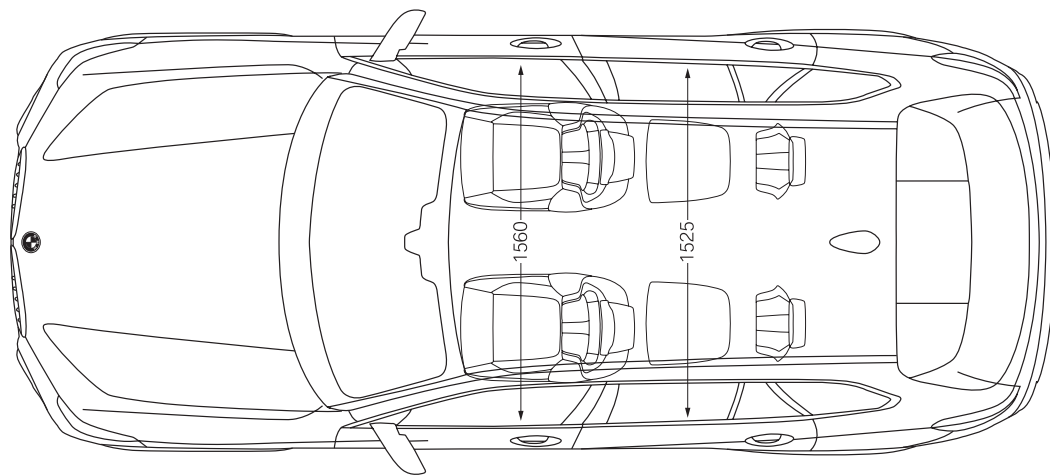

DIMENSIONS.