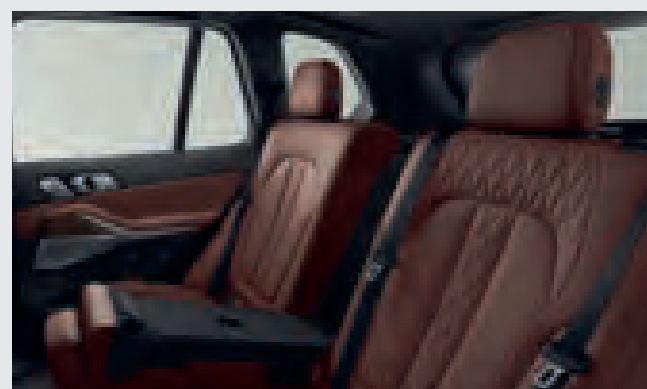

The rear backrest, dividable in a 40:20:40 split, offers great variability when it comes to transporting passengers and luggage.