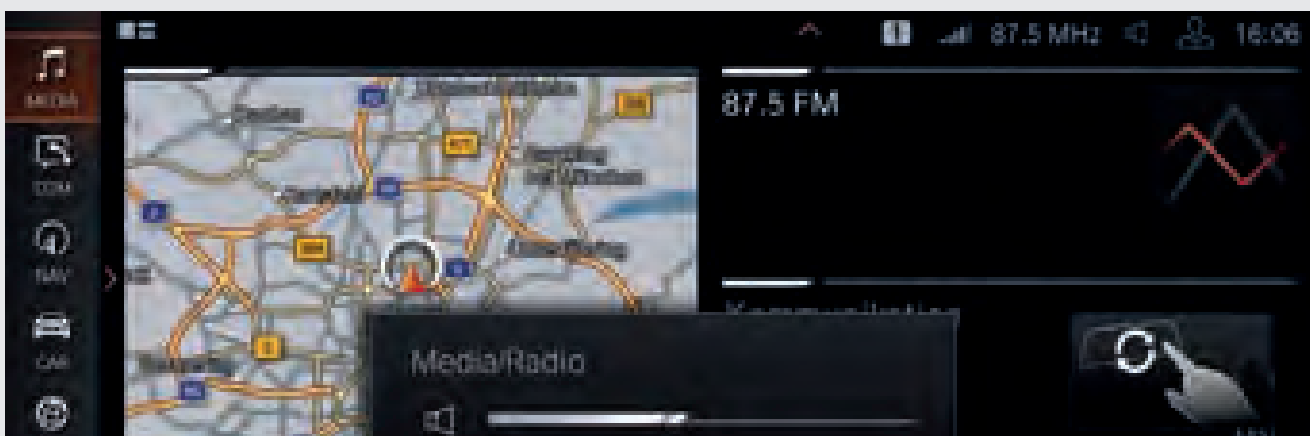

With **BMW Gesture Control**, certain functions can be operated by means of defined hand movements. For certain operations the system will for example recognise gestures such as swiping or pointing for accepting or rejecting an incoming call or circular motions of the index finger to adjust volume.