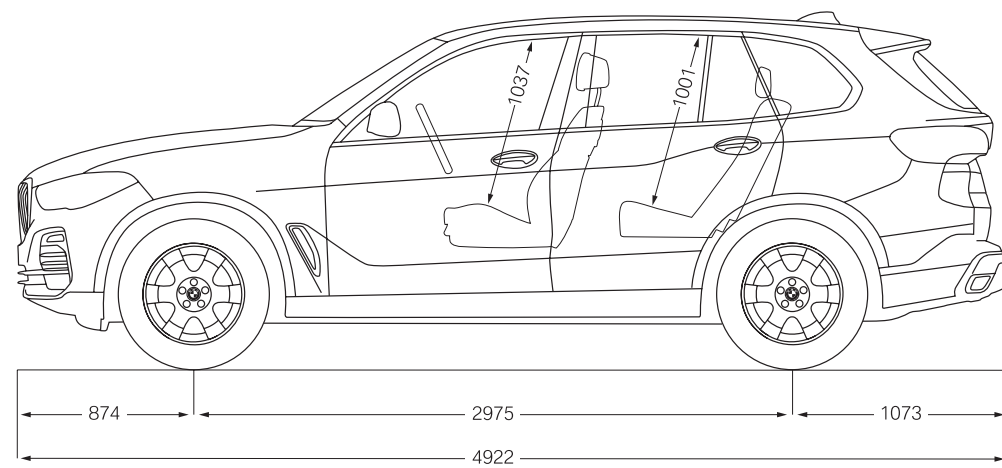

DIMENSIONS.